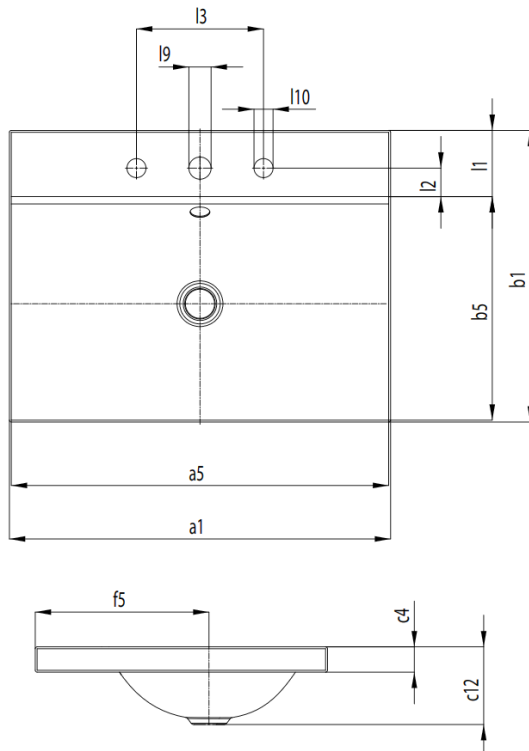

Brand : KALDEWEI, Germany  
 Name : Silenio 3041 Inset Countertop Basin  
 Item Code : 9040 0601 3001  
 Designer : Anke Solomon  
 Color / Finish: Alpine White  
 Dimensions : Overall (LxWxH in cm)  
 90 x 46 x 12.3cm

**Product info:**

- With overflow
- With tap platform
- Kaldewei Steel Enamel

Model No.	3041	
External length	a1	900 mm
Internal length	a5	894 mm
External width	b1	460 mm
Internal width	b5	352,5 mm
Height of rim	c4	40 mm
Distance basin surface to bottom edge of waste hole	c12	123 mm
Distance outer edge to centre of waste hole	f5	273,4 mm
Depth of tap deck	l1	104,5 mm
Distance tap holes to edge	l2	45 mm
Distance of tap holes	l3	200 mm
Diameter of centre tap hole	l9	35 mm
Diameter of outside tap holes (3 tap holes only)	l10	30 mm
Weight of the enamelled washbasin in kg		10,7